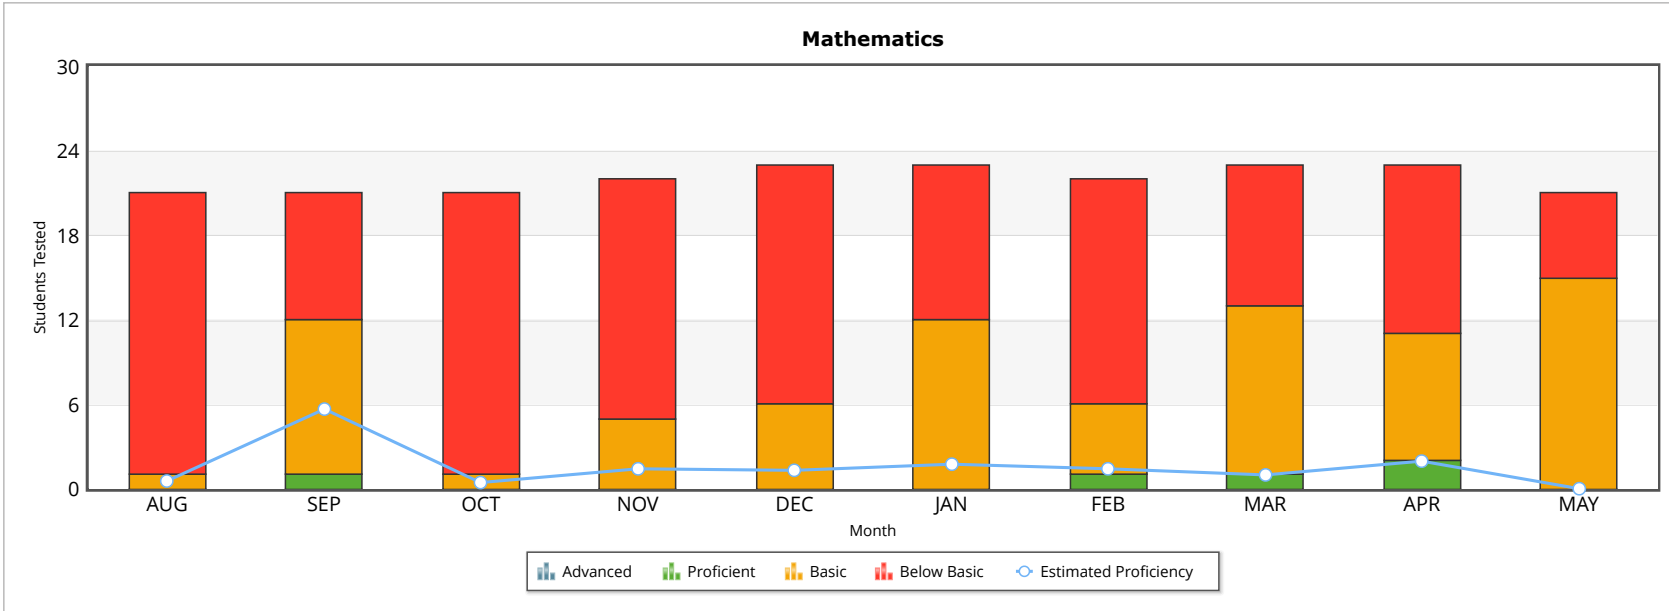

District Progress by Threshold with Grade

School Year: 2023-2024

District: Lonedell School District R14

School: Lonedell Elementary School

Grade Level: Grade 8

Demographics: All Students

ELA/Lit